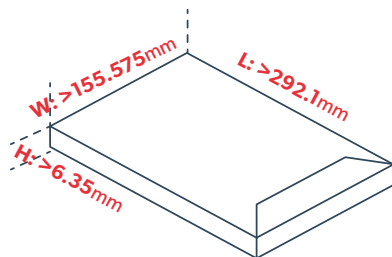

A simple low cost international letter mail solution to reach your customers around the world.

Mail Format Dimensions and Country Specific Requirements

Format	Max Dimensions (mm)			Min Dimensions (mm)	
	Length	Width	Height	Length	Width
Letter	245	165	5	140	90
Flat	381	305	20	245	165
Boxable	353	250	30	140	165
ROW	600	L+W+H < 900mm			
Italy Flat *	353	250	20		

*Personal letters, invoices, bank statements, personal communications and any other transactional mail do not qualify for LetterMax Economy rates to Italy.

USA Flats

Format	Weight (g)		Max Dimensions (mm)			Service
	From	To	Length	Width	Height	
USA Flat	0	110	381	304.8	19.05	Standard Flat
USA Flat	111	450				Standard Flat
USA Flat	451	1,000				Bound Printed Matter Flat

USA Flats must have one dimension that is greater than 155.575mm (6-1/8 inches) wide or 292.1mm (11-1/2 inches) long or 6.35mm (1/4 inch) high.

USA Flats must be no more than 304.8mm (12 inches) wide x 381mm (15 inches) long x 19.05mm (3/4 inch) high.