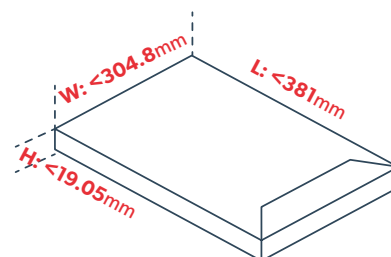

A simple low cost international letter mail solution to reach your customers around the world.

Mail Format Dimensions and Country Specific Requirements

Format	Max Dimensions (mm)			Min Dimensions (mm)	
	Length	Width	Height	Length	Width
Letter	245	165	5	140	90
Flat	381	305	20	245	165
Boxable	353	250	30	140	165
ROW	600	L+W+H < 900mm			
Italy Flat *	353	250	20		

*Personal letters, invoices, bank statements, personal communications and any other transactional mail do not qualify for LetterMax Economy rates to Italy.

USA Flats

Format	Weight (g)		Max Dimensions (mm)			Service
	From	To	Length	Width	Height	
USA Flat	0	110	381	304.8	19.05	Standard Flat
USA Flat	111	450				Standard Flat
USA Flat	451	1,000				Bound Printed Matter Flat

USA Flats must have one dimension that is greater than 155.575mm (6-1/8 inches) wide or 292.1mm (11-1/2 inches) long or 6.35mm (1/4 inch) high.

USA Flats must be no more than 304.8mm (12 inches) wide x 381mm (15 inches) long x 19.05mm (3/4 inch) high.