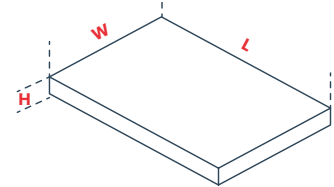

A simple low cost international letter mail solution to reach your customers around the world.

Mail Format Dimensions and Country Specific Requirements

Format	Max Dimensions (mm)			Min Dimensions (mm)	
	Length	Width	Height	Length	Width
Letter	245	165	5	140	90
Flat	381	305	20	245	165
Boxable	353	250	30	140	165
ROW	600	L+W+H < 900mm			
Italy Flat *	353	250	20		

*Personal letters, invoices, bank statements, personal communications and any other transactional mail do not qualify for LetterMax Economy rates to Italy.

USA Flats

Format	Weight (g)		Max Dimensions (mm)			Service
	From	To	Length	Width	Height	
USA Flat	0	110	381	304.8	19.05	Standard Flat
USA Flat	111	450				Standard Flat
USA Flat	451	1,000				Bound Printed Matter Flat

USA Flats must have one dimension that is greater than 155.575mm (6-1/8 inches) wide or 292.1mm (11-1/2 inches) long or 6.35mm (1/4 inch) high.

USA Flats must be no more than 304.8mm (12 inches) wide x 381mm (15 inches) long x 19.05mm (3/4 inch) high.