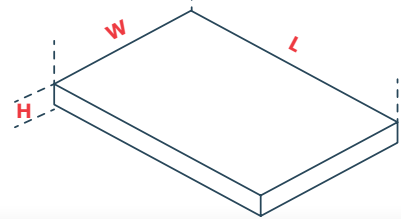

A simple low cost international letter mail solution to reach your customers around the world.

Mail Format Dimensions and Country Specific Requirements

Format	Max Dimensions (mm)			Min Dimensions (mm)	
	Length	Width	Height	Length	Width
Letter	245	165	5	140	90
Flat	381	305	20	245	165
Boxable	353	250	30	140	165
ROW	600	L+W+H < 900mm			
Italy Letter *	235	120	5		
Italy Flat *	353	250	20		

*Personal letters, invoices, bank statements, personal communications and any other transactional mail do not qualify for LetterMax Economy rates to Italy

USA Flats

Format	Weight (g)		Max Dimensions (mm)			Service
	From	To	Length	Width	Height	
USA Flat	0	110	381	304.8	19.05	Standard Flat
USA Flat	111	450				Standard Flat
USA Flat	451	1,000				Bound Printed Matter Flat