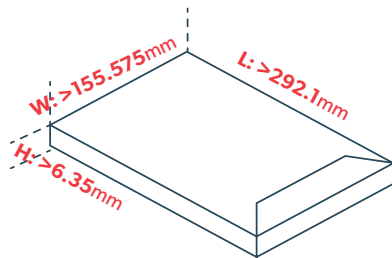

A simple low cost international letter mail solution to reach your customers around the world.

Mail Format Dimensions and Country Specific Requirements

Format	Max Dimensions (mm)			Min Dimensions (mm)	
	Length	Width	Height	Length	Width
Letter	245	165	5	140	90
Flat	381	305	20	245	165
Boxable	353	250	30	140	165
ROW	600	L+W+H < 900mm			
Italy Letter *	235	120	5		
Italy Flat *	353	250	20		

*Personal letters, invoices, bank statements, personal communications and any other transactional mail do not qualify for LetterMax Economy rates to Italy

USA Flats

Format	Weight (g)		Max Dimensions (mm)			Service
	From	To	Length	Width	Height	
USA Flat	0	110	381	304.8	19.05	Standard Flat
USA Flat	111	450				Standard Flat
USA Flat	451	1,000				Bound Printed Matter Flat

USA Flats must have one dimension that is greater than 155.575mm (6-1/8 inches) wide or 292.1mm (11-1/2 inches) long or 6.35mm (1/4 inch) high.

USA Flats must be no more than 304.8mm (12 inches) wide x 381mm (15 inches) long x 19.05mm (3/4 inch) high.