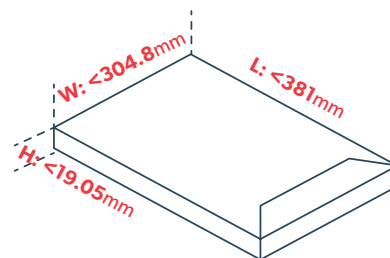

A simple low cost international letter mail solution to reach your customers around the world.

Mail Format Dimensions and Country Specific Requirements

Format	Max Dimensions (mm)			Min Dimensions (mm)	
	Length	Width	Height	Length	Width
Letter	245	165	5	140	90
Flat	381	305	20	245	165
Boxable	353	250	30	140	165
ROW	600	L+W+H < 900mm			
Italy Letter *	235	120	5		
Italy Flat *	353	250	20		

*Personal letters, invoices, bank statements, personal communications and any other transactional mail do not qualify for LetterMax Economy rates to Italy

USA Flats

Format	Weight (g)		Max Dimensions (mm)			Service
	From	To	Length	Width	Height	
USA Flat	0	110	381	304.8	19.05	Standard Flat
USA Flat	111	450				Standard Flat
USA Flat	451	1,000				Bound Printed Matter Flat

USA Flats must have one dimension that is greater than 155.575mm (6-1/8 inches) wide or 292.1mm (11-1/2 inches) long or 6.35mm (1/4 inch) high.

USA Flats must be no more than 304.8mm (12 inches) wide x 381mm (15 inches) long x 19.05mm (3/4 inch) high.